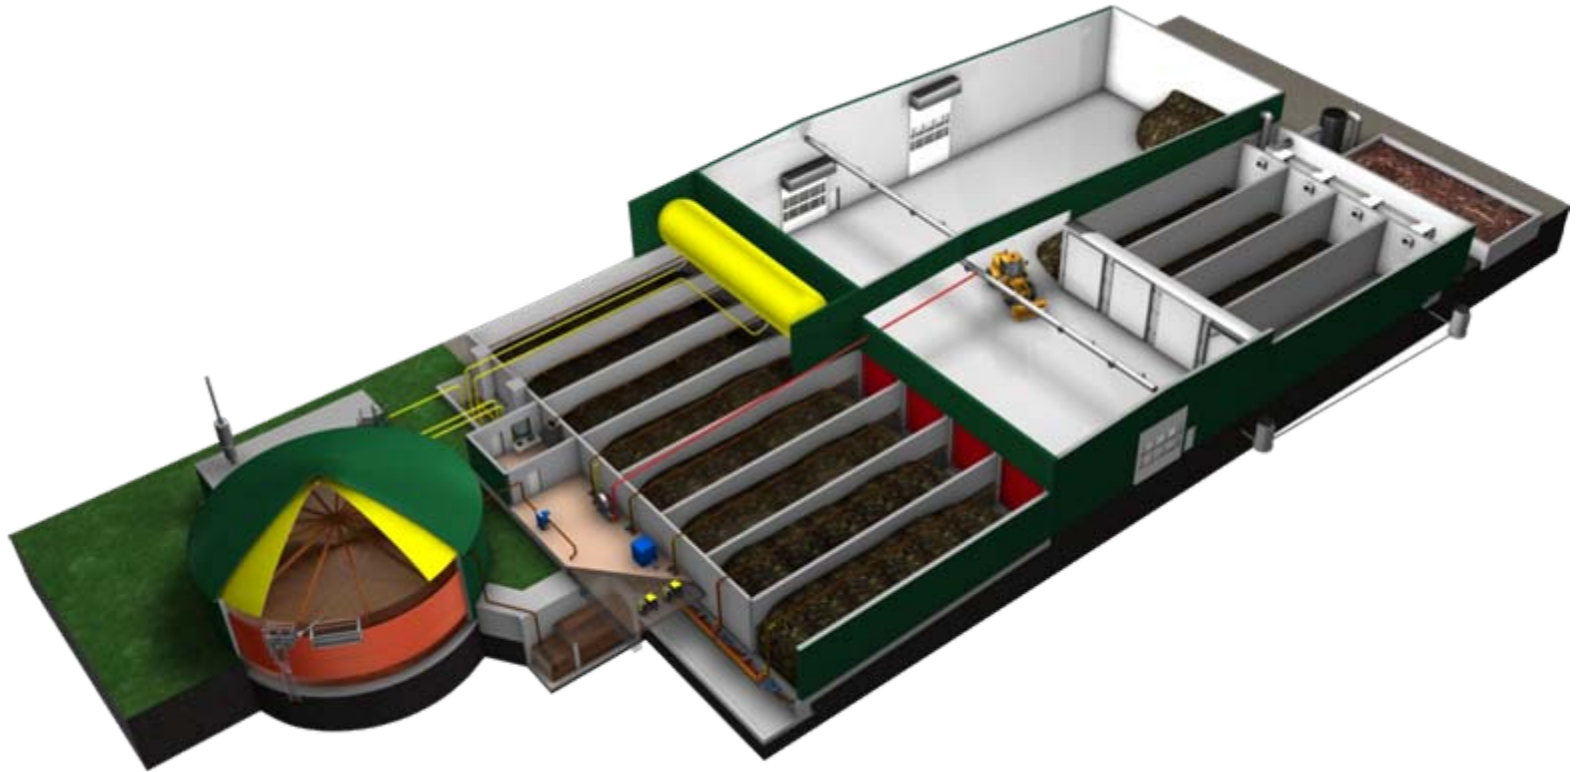

KOMPOFERM[®]

Biogas Systems for the Waste Industry

- **Founded in 1976**
- **Design, manufacture, and installation of turnkey recycling systems**
- **Core Markets: residential and commercial recycling, construction and demolition, municipal solid waste, waste to energy, wood screening and composting**
- **Corporate offices and manufacturing in Eugene, Oregon**

BHS MSW Processing Equipment

BHS Kompoferm[®] Anaerobic Digestion System

BHS Kompoferm® Anaerobic Digestion System