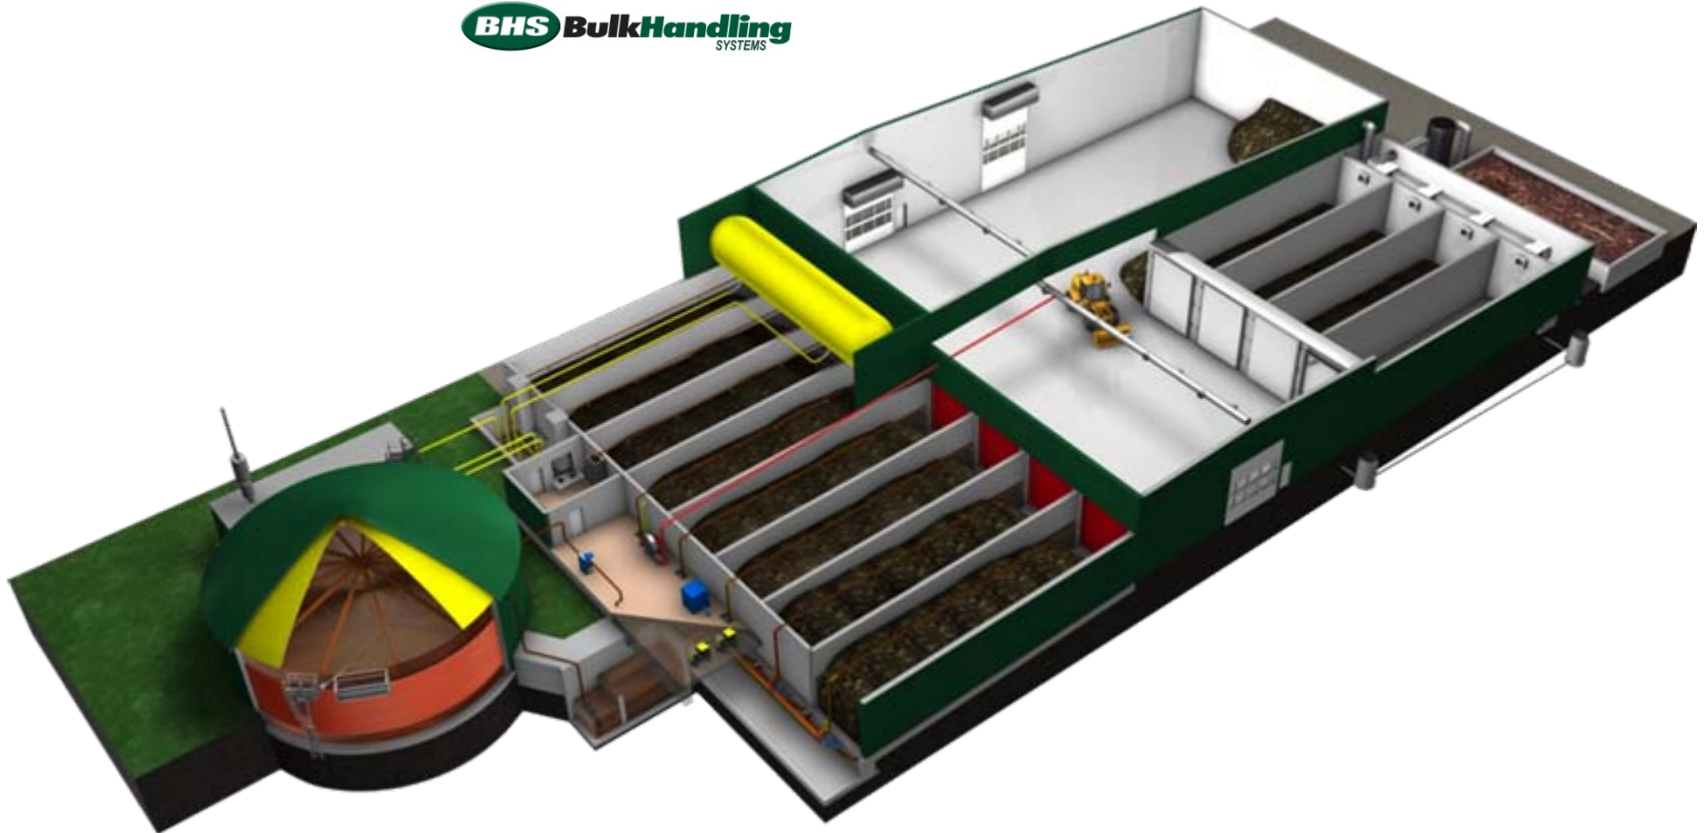

KOMPOFERM[®]

Biogas Systems for the Waste Industry

- **Founded in 1976**
- **Design, manufacture, and installation of turnkey recycling systems**
- **Core Markets: residential and commercial recycling, construction and demolition, municipal solid waste, waste to energy, wood screening and composting**
- **Corporate offices and manufacturing in Eugene, Oregon**

BHS MSW Processing Equipment

BHS Kompoferm[®] Anaerobic Digestion System

BHS Kompoferm® Anaerobic Digestion System